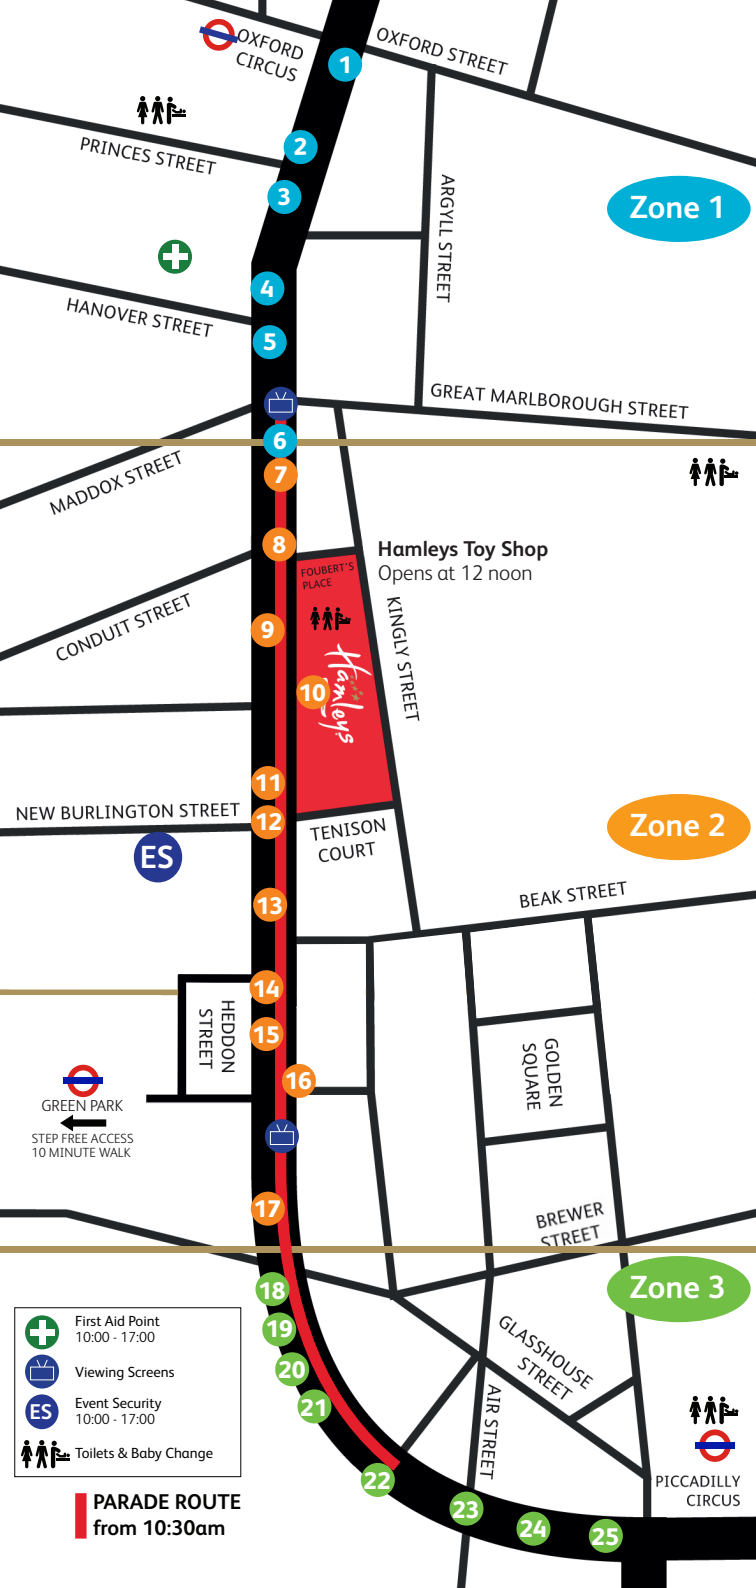

Hamleys

CHRISTMAS TOY PARADE

ON REGENT STREET
SUNDAY 20 NOVEMBER 2016
10:30 - 16:30, TRAFFIC FREE

BROUGHT TO YOU IN ASSOCIATION WITH

sky CINEMA AND **Magic**

FOR MORE INFORMATION EXPLORE
WWW.HAMLEYS.COM/CHRISTMASTOYPARADE

Zone 1

Zone 2

Zone 3

Hamleys Toy Shop
Opens at 12 noon

-  First Aid Point
10:00 - 17:00
-  Viewing Screens
-  Event Security
10:00 - 17:00
-  Toilets & Baby Change

PARADE ROUTE
from 10:30am

GREEN PARK
STEP FREE ACCESS
10 MINUTE WALK

ZONE 1 REGENT STREET NORTH

- | | | |
|--|--|--|
| 1 Regent Street Info Point | 5 Danger Mouse Car
12:30 - 16:00 | Lego Ninjago
13:00 – 13:30 |
| 2 Sky Cinema Bus
10:30 - 16:30 | Danger Mouse
13:00 – 13:30
14:00 – 14:30
15:00 – 15:30 | Care Bears
13:30 – 14:00 |
| 3 My Little Pony Bus
12:30 - 16:30 | 6 Hamleys Dome
12:30 - 16:00 | Paddington Bear
14:00 – 14:30 |
| 4 Leapfrog
12:30 - 13:00
13:30 - 14:00
14:30 - 15:00
15:30 - 16:00 | Come and See: Gruffalo
12:30 - 13:00 | Bob the Builder
14:30 - 15:00 |
| | | Lego Ninjago
15:00 - 15:30 |
| | | Hamley & Hattie Bear
15:30 - 16:00 |

21 Bing & Flop
12:40 - 16:20

22 Alton Towers

Captain Barnacle

12:40 - 13:00

13:40 - 14:00

14:40 - 15:00

15:40 - 16:00

Zingillas Live